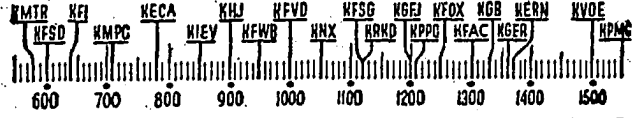

YOUR Radio TODAY

[The information contained in the following schedule is furnished by the stations broadcasting the programs.]

Before 8 a.m.

KMTR—Calif. Theater, 6.
 KFI—Melody, 6:45; Almanac, 7; News, 7:15; Singin' Salesman, 7:30; News, 7:45.
 KMPC—Nite Watchman, 6:30; And Virginia, 7.
 KECA—Musical Clock, 6:30; News, 7:00; Child Grows Up, 7:45.
 KHJ—Risc. Ship, 6; News, 7; Risc. Shine, 7:15; News, 7:45.
 KFWD—Waker Upper, 6; Sunrise Express, 7.
 KFVD—Spanish, 6; Jubilee, 7:15.
 KRX—Sunrise Salute, 6:15; News, 7:00; Friendly Philosopher, 7:45.
 KRKD—Doug Douglas, 6; Doug Douglas, 6:45; News, 7:45.
 KFOX—El Despertador, 5; Roundup, 7:30.
 KFAC—Music, 6; Pastor Reynolds, 7:30; Music, 7:30.
 KGER—Farm, 6:05; Maurice Johnson, 6:30; Aubrey Lee, 6:45.
 KVOE—Music, 7; News, 7:45.